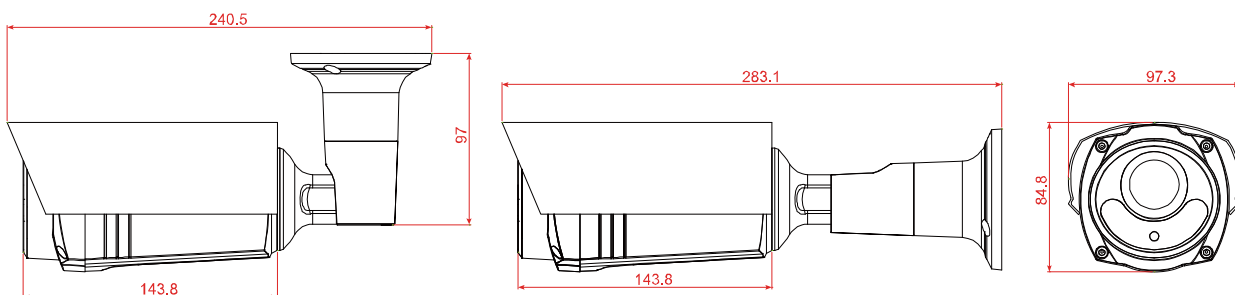

DIMENSIONS

Dimensional tolerance: ± 5mm

○ SPECIFICATIONS

■ Network	
LAN Port	YES
LAN Speed	10/100 Based-T Ethernet
Supported Protocols	DDNS, PPPoE, DHCP, NTP, SNTP, TCP/IP, ICMP, SMTP, FTP, HTTP, RTP, RTSP, RTCP, IPv4/IPv6, Bonjour, UPnP, DNS, UDP, IGMP, QoS, SNMP
ONVIF Compatible	YES (Profile S)
Number of Online Users	10
Security	(1) Multiple user access levels with password (2) IP address filtering (3) Digest authentication
Remote Access	(1) Internet Explorer on Windows operating system (2) CMS Lite, 32CH CMS software for Windows operating system (3) EagleEyes on iOS & Android mobile devices
■ Video	
Network Compression	H.265 / H.264 / MJPEG
Video Resolution	1920 x 1080 / 1280 x 720 / 720 x 480 / 352 x 240
Frame Rate	30 IPS
Multiple Video Streaming	4 (H.265 / H.264 / MJPEG)
■ General	
Image Sensor	1/2.8" CMOS image sensor
Min Illumination	0.0001 Lux
Shutter Speed	1/2 to 1/10,000 sec
S/N Ratio	More than 48dB (AGC off)
Lens	f3.6mm / F1.0
Viewing Angle	88.4° (Horizontal) / 47° (Vertical) / 105.2° (Diagonal)
White Balance	ATW
AGC	Auto
IRIS Mode	AES
Sharpness	YES
DWDR	YES
POE	YES (IEEE 802.3af)
Privacy Mask	YES
Vertical View Mode	YES
Defog	YES
RAM	20MB
IP Rating	IP66
Startup Temperature	0°C ~ 50°C
Operating Temperature	-25°C ~ 50°C
Operating Humidity	90% or less relative humidity
Power Source (±10%)	DC12V / 1A
Current Consumption (±10%)	140mA
Power Consumption (±10%)	2.3W (PoE / PoN) ; 1.8W (DC Adapter)
Net Weight (kg)	0.94